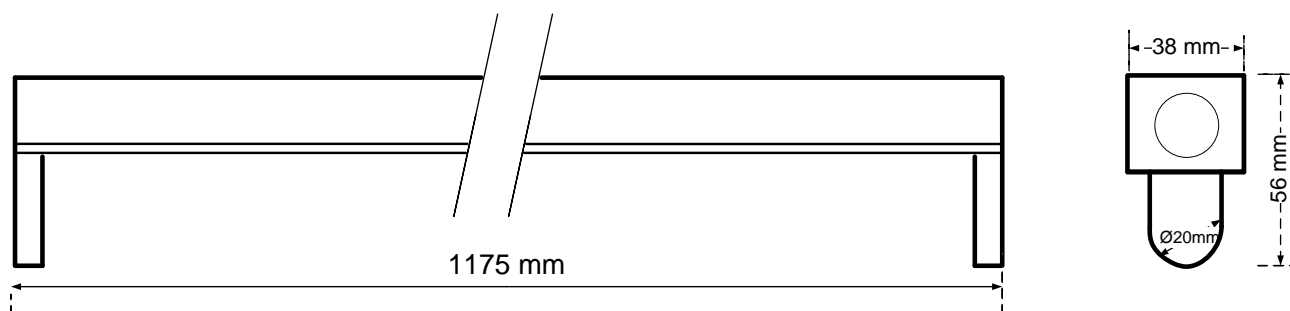

805-124

General Information

Order Code	805-124
Product Description	CYFELCO B T5 1X28W DIM
Application	Offices, shops, educational and public centres, etc.
Installation	Ceiling Surface Mounted Luminaire
Luminaire type	Slim Line Batten for T5 Lamps
Light Source	T5 Fluorescent Tube
Number of light sources	1 pc (not included)
Gear	Vossloh-Schwabe Dimmable Electronic Ballast (HF)
Dimming	Dimmable
Standards	2014/30/EU Electromagnetic Compatibility Directive 2014/35/EU Low Voltage Directive
CE mark	Yes
Warranty	X years

Electrical Data

Lamp Power	28 W
Input voltage	220-240 V
Input Frequency	50-60 Hz
Protection class	Class I

Mechanical Characteristics

Housing Material	Sheet steel 0,5mm
Surface Finish	White powder coating (RAL 9003)
Ingress protection code	IP 20 [Finger-protected]
Mechanical impact protection code	IK03
Dimensions LxWxH	1175x38x56mm

Logistics

Packing	1 pc per resistant carton
Net weight	xx kg
Gross weight	xx kg
Volume	Xx m ³

Dimensional Drawing

ELMASCO INDUSTRIES S.A.

Head Office : 44 K. Palama, 14343 N. Chalkidona, Athens, Greece
 Production Plant : Ag. Adrianos, 21100 Nafplio, Greece
 Email: elmasco@elmasco.eu